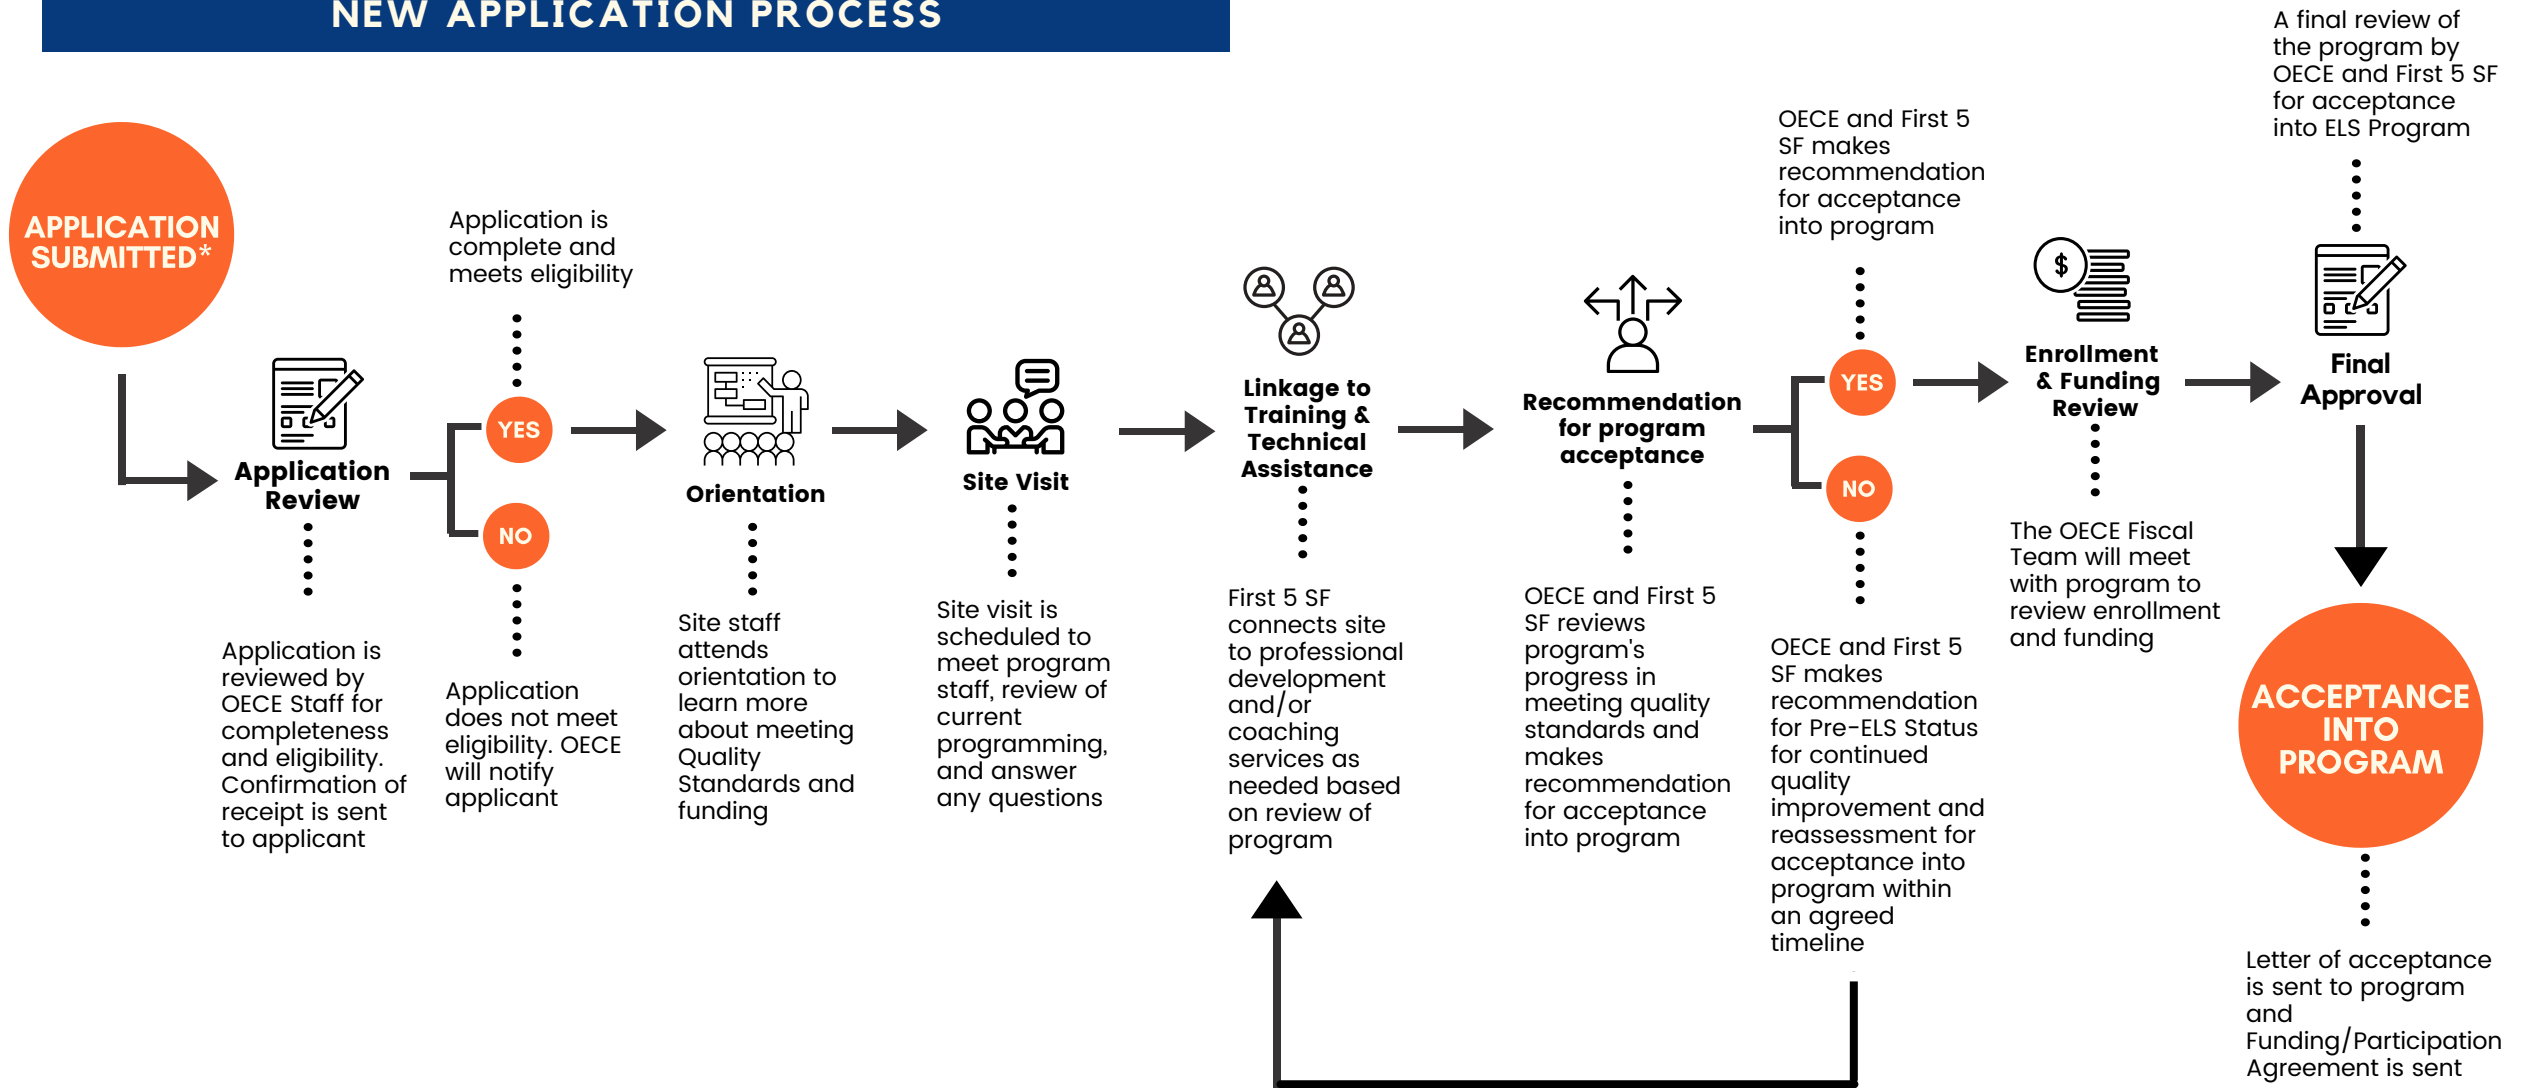

Early Learning San Francisco Program

NEW APPLICATION PROCESS

*Applicants can opt out/rescind application at any point of the process by notifying San Francisco Office of Early Care & Education