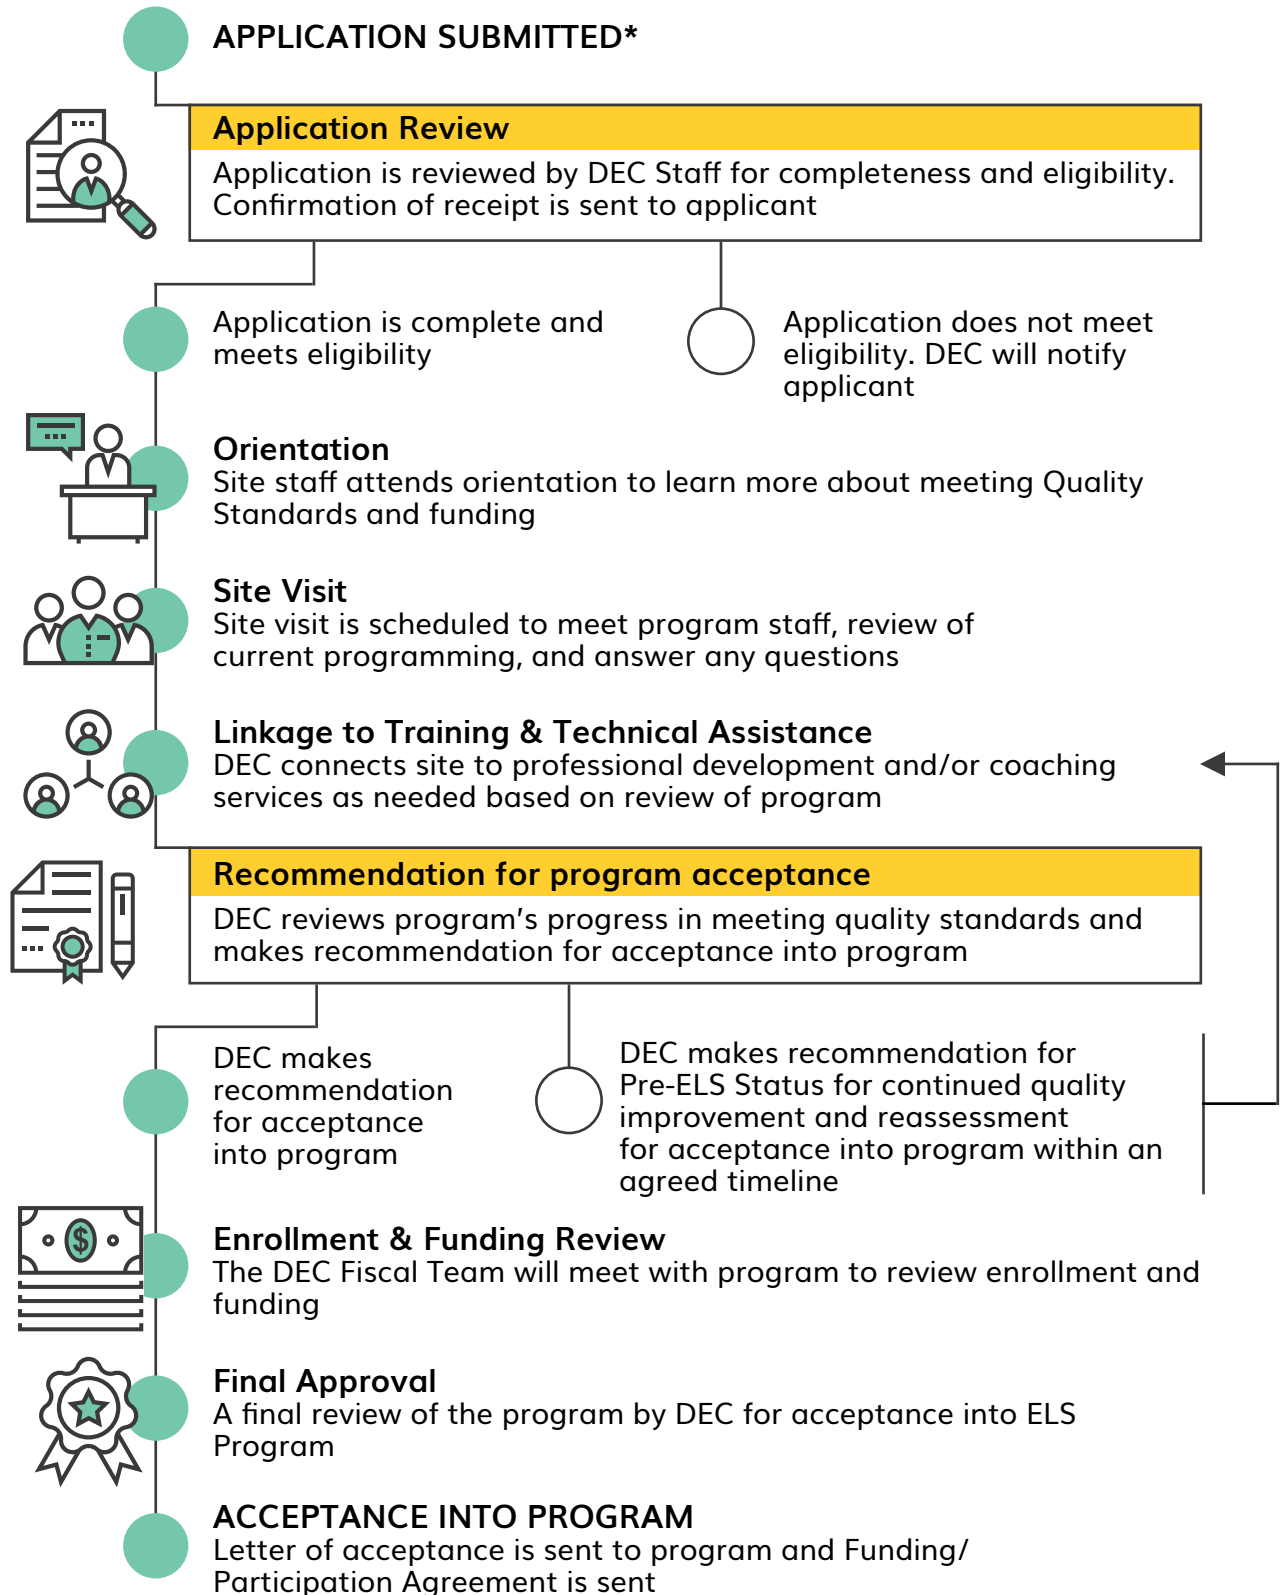

Early Learning San Francisco NEW APPLICATION PROCESS

*Applicants can opt out/rescind application at any point of the process by notifying DEC